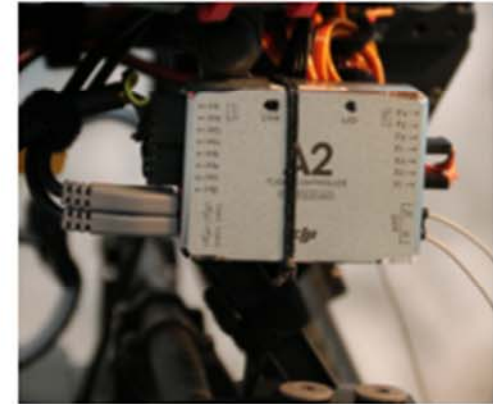

Ready for Zenmuse Z15 gimbal and pro SLR camera, used GoPro for setup and comes with Zenmuse H3-3D Gimbal and GoPro camera

Transportation Mode

See more details next Page

Ground Station 2.4GHz Remote Unit

A2 Flight Controller with IMU Unit includes extra CAN Bus unit

7" Monitor with Dual Diversity Receiver and built in Battery

Futaba 14SG with SE Craft Aluminum tray with monitor mount and side pads

Ground Station 2.4GHz Blue Tooth Unit, connects with iPad